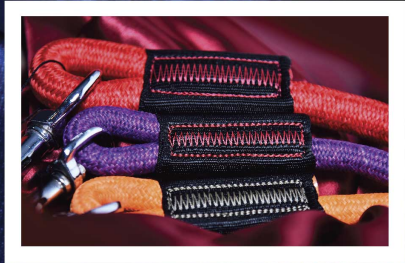

MELANGE ROPE LEASHES

Melange Rope Leash	AR9041XS	X SMALL	350
Melange Rope Leash	AR9041	SMALL	399
Melange Rope Leash	AR9042	MEDIUM	499
Melange Rope Leash	AR9043	LARGE	599

Many owners prefer melange rope leashes because of the soft feel and pattern. With double layered webbing, it is one of the strongest rope leashes to handle the tantrums of your pet.