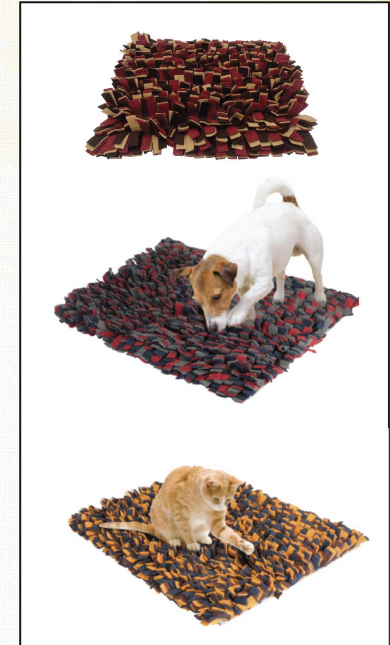

Shaggy Play Mat	ARD111M	MEDIUM	50*50	999
Shaggy Play Mat	ARD111L	LARGE	60*60	1200

SHAGGY PLAYMAT

Dogs and cats always need to receive new physical and mental incentives to keep active and fit! The fringes of different colors and lengths of the Shaggy Play Mat will be an inviting pastime for your pet who will be challenged to find his favorite snacks hidden in-between the fringes, training his sense of smell. This mat is suitable for dogs and cats of any size and age. In addition, the cotton bottom provides stability to the mat during the research activity of your pet. Read the instructions inside to discover some tips to make the game even more tempting and stimulating!

INSTRUCTIONS FOR USE: Remove all parts of the packaging before use. Observe your pet's behavior with the product for suitability. Remove and replace the item if damaged.

WARNING: It is not a toy. Not intended for children under 14 years. In case of ingestion, call a veterinarian immediately.

WASHING INSTRUCTIONS:

Regularly clean Genius mat to keep it in good condition. Machine washable up to 30°C.

MATERIALS : - Fringes: 100% polyester , Base: 100% cotton

SOME TIPS ON HOW TO USE THE PLAY CARPET:

1. As a first step, your pet has to understand that his new sniffing carpet will offer him something good: so many tasty surprises! Therefore, first distribute a few treats on the carpet and let him eat. You can repeat this operation several times.
2. After these first attempts, your dog or cat will probably be watching you and waiting for your rewards. This is the right time to start placing your favorite snacks between the layers of fabric so that he can find and eat them easily.
3. As a third step, you can hide and spread the snacks throughout the carpet. Thanks to his sense of smell, your pet will be able to smell food through the fabric and search his rewards.
4. If, however, he should have troubles finding his snacks, you can help him by placing the treats in easier hiding places in the carpet.