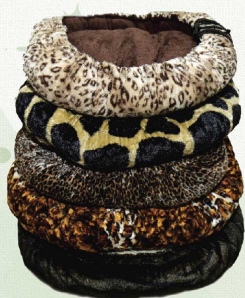

Convertible Cat House

ULTRA SOFT

Reversible Premium Cat Bed

REVERSIBLE PREMIUM CAT BED	PP2026	SMALL	60*45*16	1599
REVERSIBLE PREMIUM CAT BED	PP2026B	LARGE	80*50*16	1799