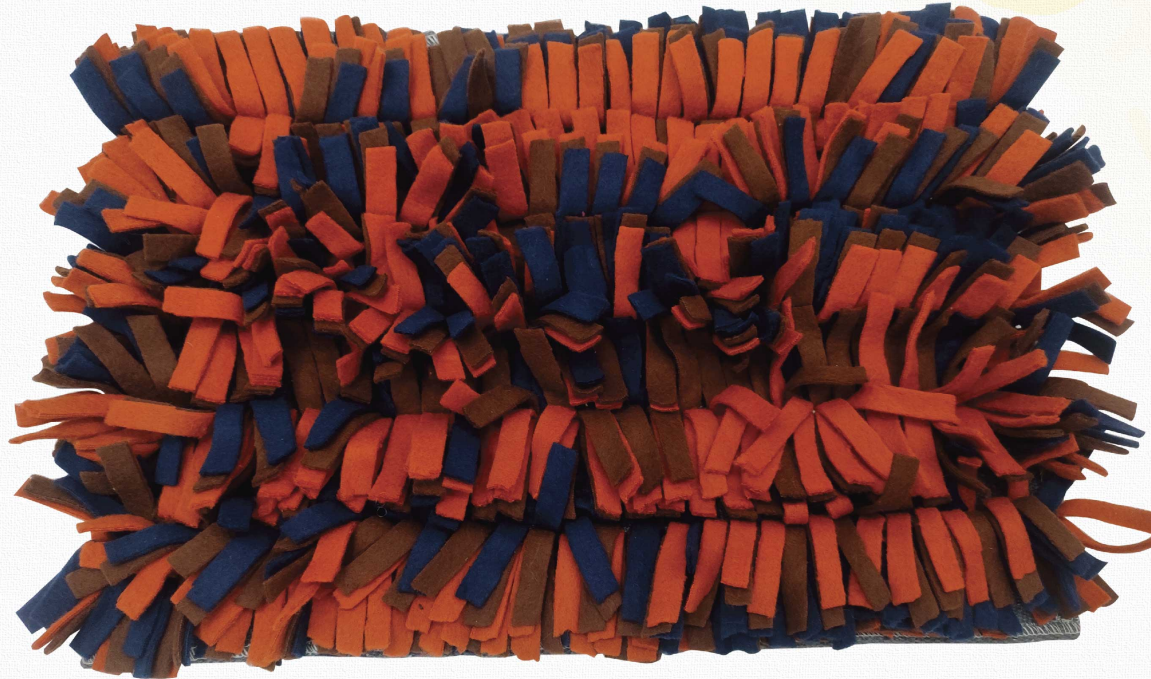

## SHAGGY PLAYMAT

Dogs and cats always need to receive new physical and mental incentives to keep active and fit! The fringes of different colors and lengths of the Shaggy Play Mat will be an inviting pastime for your pet who will be challenged to find his favorite snacks hidden in-between the fringes, training his sense of smell. This mat is suitable for dogs and cats of any size and age. In addition, the cotton bottom provides stability to the mat during the research activity of your pet. Read the instructions inside to discover some tips to make the game even more tempting and stimulating!