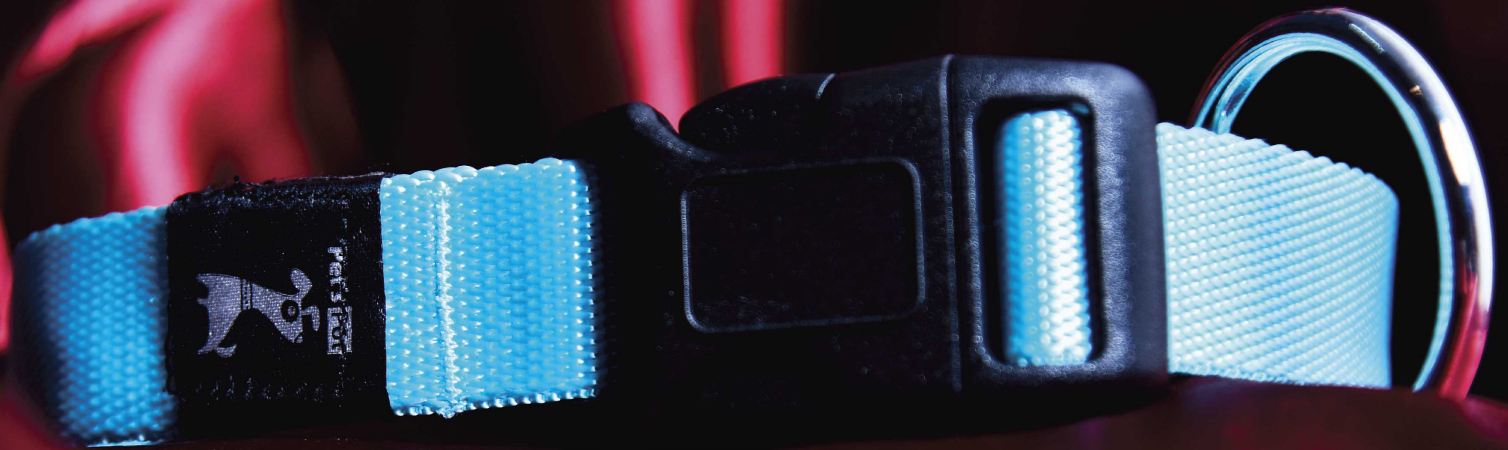

Soft Series

To keep your dog happy from head to tail, get acquainted with our soft series, which ensures fashionable looks. We know caring for your dog makes you happy; we'll help you with the best range of products depending on the breed type. The timeless model will ensure a gentle wearing experience for your four-legged friends, which will wag its tail from a smooth velvety feel.